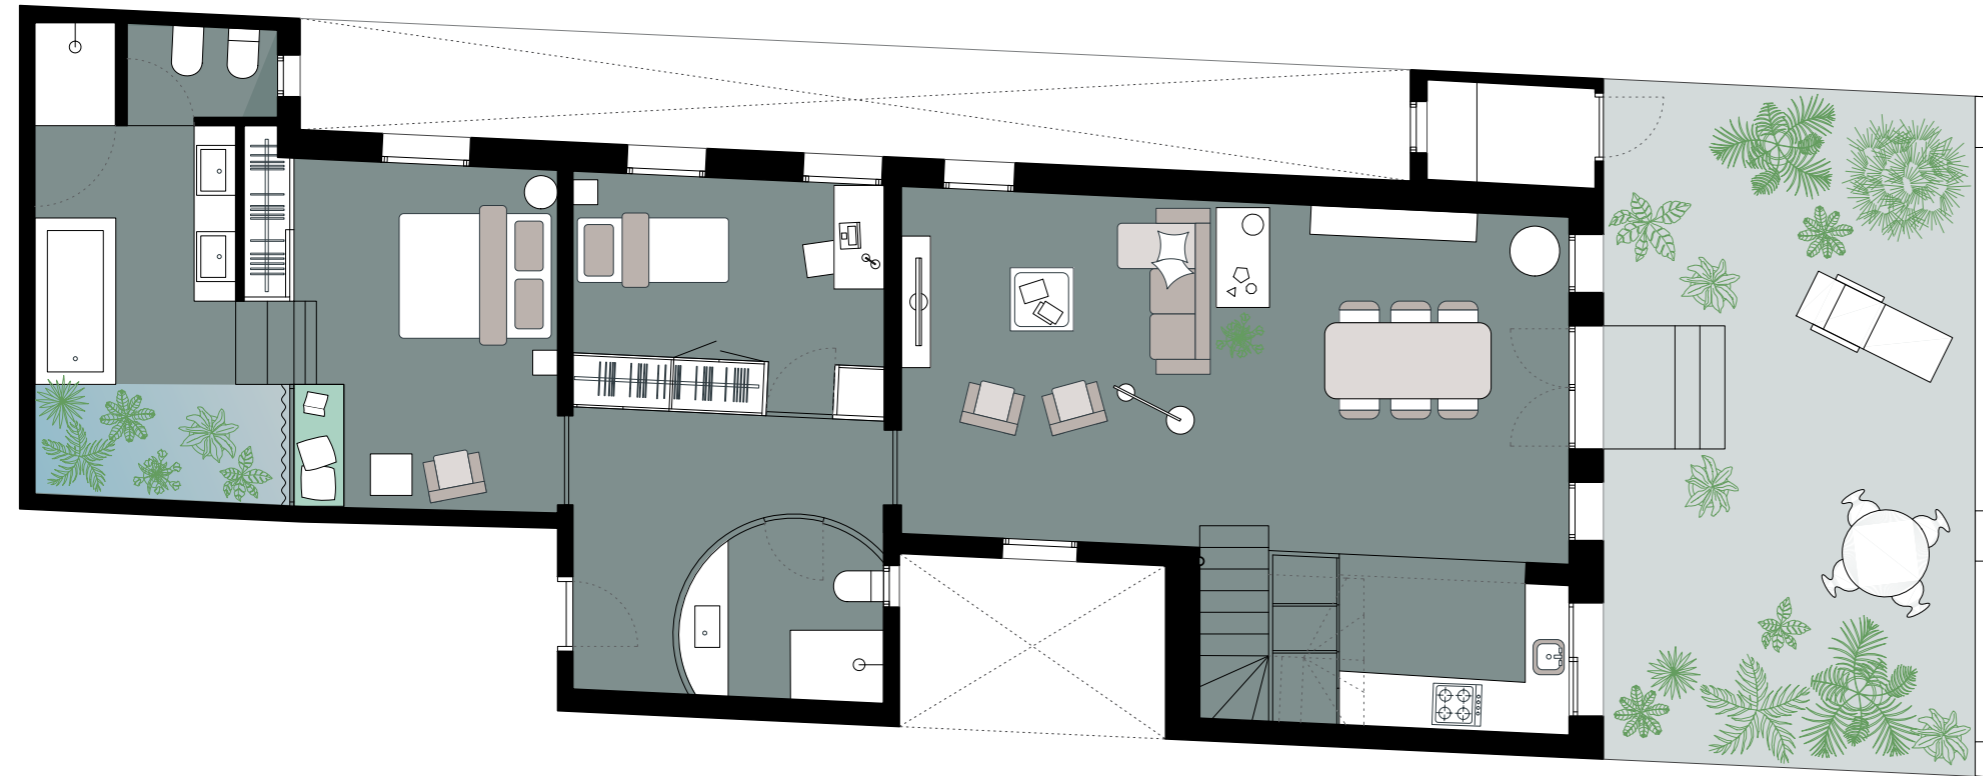

RAMBLA CATALUNYA

FIRST FLOOR 1

APARTMENT SIZE 112,5 m²

EAST TERRACE 43,9 m²

SECOND FLOOR 2

APARTMENT SIZE 32,5 m²

EAST TERRACE 3,2 m²

WEST TERRACE 61,5 m²

TOTAL

APARTMENT 145 m²

TERRACE 108.6 m²

TOTAL 253.6 m²

+0m +1m +2m