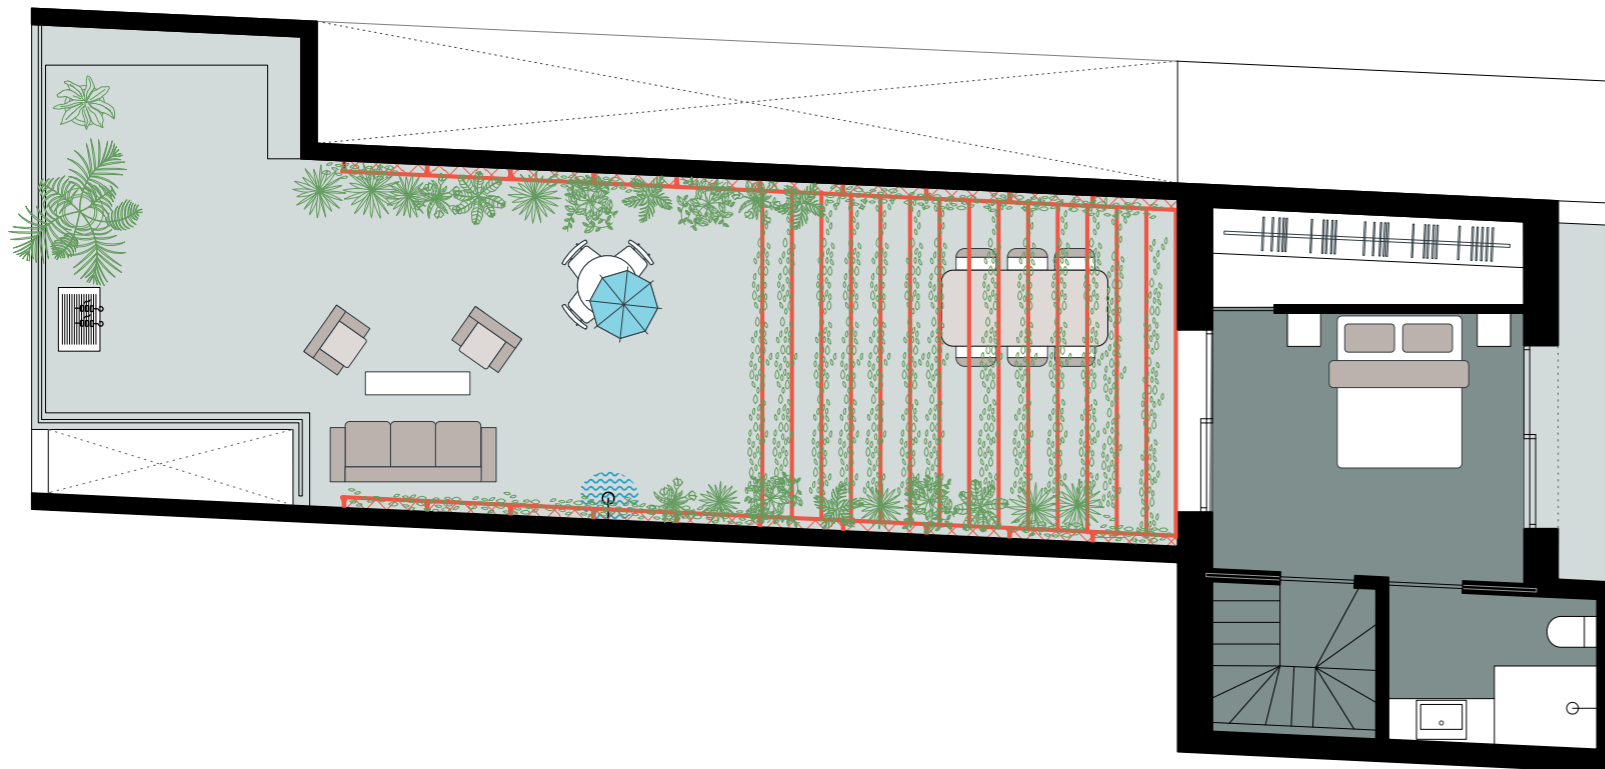

RAMBLA CATALUNYA

FIRST FLOOR 1

APARTMENT SIZE 112,5 m²

EAST TERRACE 43,9 m²

SECOND FLOOR 2

APARTMENT SIZE 32,5 m²

EAST TERRACE 3,2 m²

WEST TERRACE 61,5 m²

TOTAL

APARTMENT 145 m²

TERRACE 108.6 m²

TOTAL 253.6 m²

+0m +1m +2m